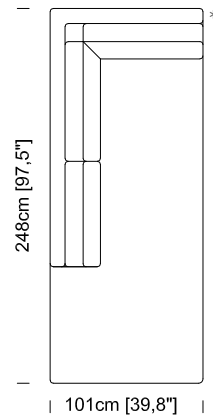

Finished on the side. Pincer joint mechanism.

Dimensions: The sofas are made with supple, elastic upholstery and padding, therefore sizes may vary by up to +/- 3 cm.

Le misure sono espresse in centimetri e [pollici]
All dimensions are in centimeters and [inches]

Divano 2 posti maxi
2 maxi seater sofa

178cm [70,1\"/>

Divano 3 posti
3 seater sofa

188cm [74,0\"/>

Divani 3 posti maxi
3 maxi seater sofa

218cm [85,8\"/>

Divani 4 posti
4 seater sofa

248cm [97,6\"/>

Laterale 2 posti
2 seater lateral element

168cm [66,1\"/>

Laterale 2 posti maxi
2 maxi seater lateral element

178cm [69,7\"/>

Laterale 3 posti
3 seater lateral element

198cm [78,0\"/>

Laterale 4 posti
4 seater lateral element

228cm [89,8\"/>

*Disponibili nella versione destra o sinistra
*Available in right or left version

- Merope

MEROPE

Centrale 1 posto
1 seater central element

Chaise longue maxi
Maxi chaise longue

Laterale angolare
Lateral corner element