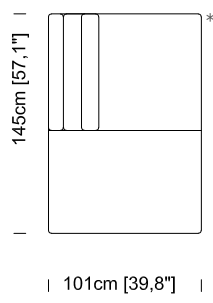

Terminale con piano rifinito
End element with finished top