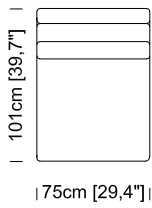

Finished on the side. Pincer joint mechanism.

Dimensions: The sofas are made with supple, elastic upholstery and padding, therefore sizes may vary by up to +/- 3 cm.

Le misure sono espresse in centimetri e [pollici]
All dimensions are in centimeters and [inches]

Divano 2 posti maxi
2 maxi seater sofa

178cm [70,1\"/>

Divano 3 posti
3 seater sofa

188cm [74,0\"/>

Divani 3 posti maxi
3 maxi seater sofa

218cm [85,8\"/>

Divani 4 posti
4 seater sofa

248cm [97,6\"/>

Laterale 2 posti
2 seater lateral element

168cm [66,1\"/>

Laterale 2 posti maxi
2 maxi seater lateral element

178cm [69,7\"/>

Laterale 3 posti
3 seater lateral element

198cm [78,0\"/>

Laterale 4 posti
4 seater lateral element

228cm [89,8\"/>

*Disponibili nella versione destra o sinistra
*Available in right or left version

- Merope

MEROPE

Centrale 1 posto
1 seater central element

Chaise longue maxi
Maxi chaise longue

Laterale angolare
Lateral corner element