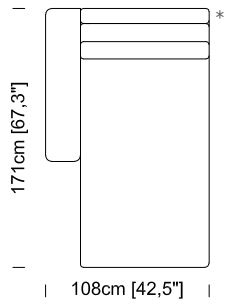

Finished on the side. Pincer joint mechanism.

Dimensions: The sofas are made with supple, elastic upholstery and padding, therefore sizes may vary by up to +/- 3 cm.

Le misure sono espresse in centimetri e [pollici]
All dimensions are in centimeters and [inches]

Divano 2 posti maxi
2 maxi seater sofa

178cm [70,1\"/>

Divano 3 posti
3 seater sofa

188cm [74,0\"/>

Divani 3 posti maxi
3 maxi seater sofa

218cm [85,8\"/>

Divani 4 posti
4 seater sofa

248cm [97,6\"/>

Laterale 2 posti
2 seater lateral element

168cm [66,1\"/>

Laterale 2 posti maxi
2 maxi seater lateral element

178cm [69,7\"/>

Laterale 3 posti
3 seater lateral element

198cm [78,0\"/>

Laterale 4 posti
4 seater lateral element

228cm [89,8\"/>

*Disponibili nella versione destra o sinistra
*Available in right or left version

- Merope

MEROPE

Centrale 1 posto
1 seater central element

Chaise longue maxi
Maxi chaise longue

Laterale angolare
Lateral corner element