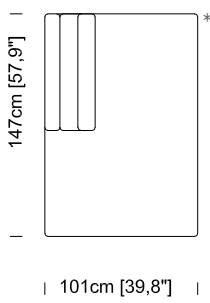

Terminale
End element